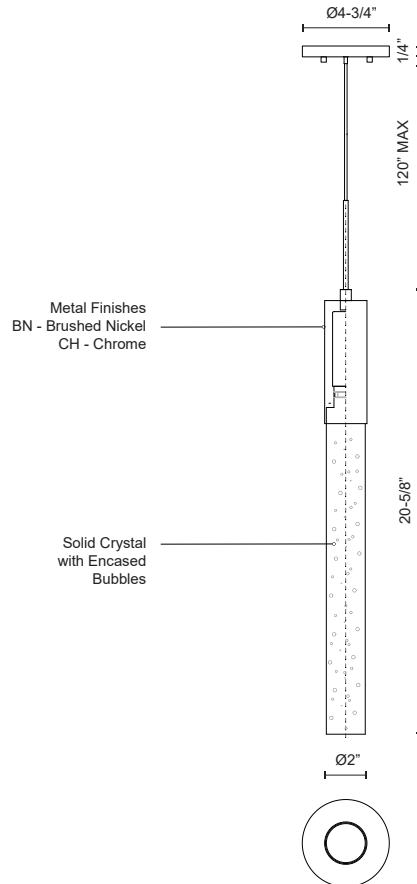

**PENDULA  
PD7721**  
PENDANTS

PROJECT

PD7721-BN  
Brushed Nickel

PD7721-CH  
Chrome

**SPECIFICATION DETAILS**

<b>Fixture Dimensions</b>	D2" x H20-5/8"
<b>Light Source</b>	AC LED Module
<b>Wattage</b>	6W
<b>Total Lumens</b>	400lm
<b>Delivered Lumens</b>	BN-127lm; CH-127lm;
<b>Voltage</b>	120V
<b>Color Temperature</b>	3000K
<b>CRI (Ra)</b>	90CRI
<b>Optional Color Temps</b>	2700K - 5000K Available, Minimum Order Quantities Apply
<b>LED Rated Life</b>	50,000 hours
<b>Dimming</b>	100% - 10%, ELV Dimmer (Not Included)
<b>Crystal Details</b>	Clear Encased Bubble Crystal
<b>Adjustable</b>	Yes
<b>Wire Length</b>	120" Max
<b>Wire Type</b>	Clear SSL Wire
<b>Minimum Hang Height</b>	25"
<b>Sloped Ceiling Adaptable</b>	Yes
<b>Location</b>	Dry
<b>CEC Title 24 JA8</b>	Yes, JA8-2022
<b>Canopy Dimensions</b>	D4-3/4" x H1/4"
<b>Paint Finish</b>	BN01; CH01;

\* For custom options, consult factory for details.

\* For warranty information, please visit [www.kuzcolighting.com/warranty](http://www.kuzcolighting.com/warranty)

**DESCRIPTION**

Single LED Pendant with long sleek metal housing and short bubble encased crystal. Chrome metal details and Kuzco SSL wire, provided with our powerful 120V AC LED technology.